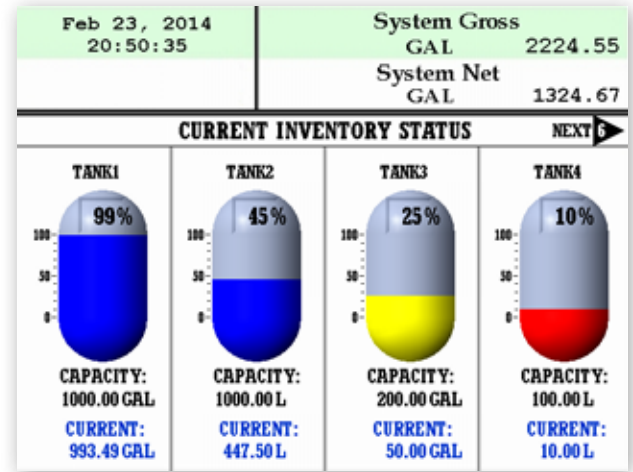

TCS ON POINT INVENTORY

Manage your on-board tank inventories while improving delivery and routing decisions.

VIEW DIGITAL OR MANUAL INVENTORY LEVELS

- » **DIGITAL** - Actual Real-Time Tank Readings
- » **MANUAL** - Reset Levels at the Rack & Subtract Deliveries

IMPROVE ROUTING DECISIONS

- » Know When Inventories Are Too Low to Complete Deliveries
- » Send Inventory Levels Back to Dispatcher via TCS HUB
- » Locate Delivery & Inventory when GPS Is Enabled & Using TCS HUB

TECHNOLOGY

- » 4-20mA Current Input
- » Compatible with Float, Ultrasonic, Pressure, and Radar Sensor Technologies
- » Up to Six (6) Product Tank Inventories Available
- » Change Product Tank Assignment By Shift
- » Visual Color Graphic Level Indication
- » Quick 'Fill Up' Manual Inventory Reset Button
- » Printed Inventory Reports

The TCS 3000 Electronic Register displays the current on-board inventory of up to 6 tanks.

The inventory levels can be derived manually or taken from tank gauges.

Equipment	Description	Asset	Last Comm	Capacity	Inventory	%	Today	Yesterday	MTD
							# Vol	# Vol	# Vol
TestCode	Testing Truck		2020-06-15 08:39:48	0	4985	n/a	0 0	0 0	0 0
Shawns	Test		2020-06-12 17:33:24	0	3874	n/a	0 0	0 0	0 0
Test GSE	Test GSE		2021-08-18 16:01:30	0	1711	n/a	0 0	0 0	0 0
Modem Test	Modem Test		2021-06-22 21:34:07	0	2500	n/a	0 0	0 0	0 0
TCSMobile	Testing		2021-10-01 16:08:18	0	0	n/a	0 0	0 0	17 2424
ChaseNew	Chase New Testing		2021-09-30 15:47:43	0	832	n/a	0 0	0 0	0 0
KannenDesk	Kannen Desk		2021-09-30 15:30:26	0	189	n/a	0 0	0 0	0 0